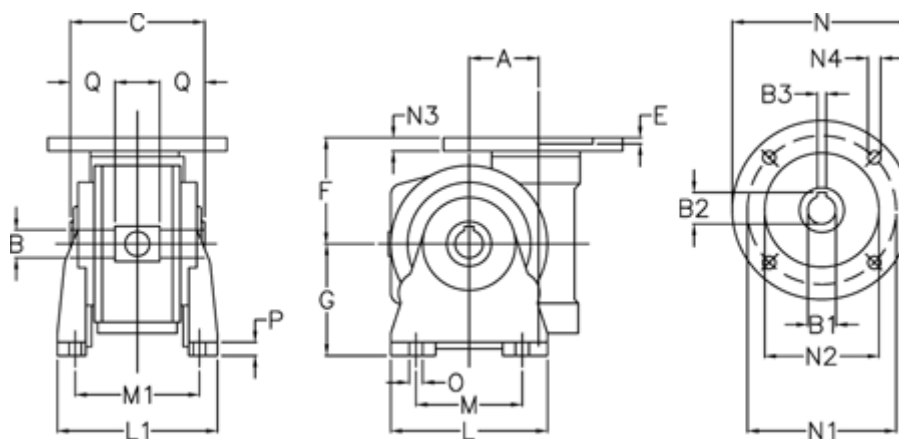

# Data Sheet

Article number: 3902185007345

Description: Worm gear  
VF 185-V-7-112B5, without lubrication

## Measures

A	= 185.4	G	= 254	N3	= 16
B	= 60 H7	L	= 360	N4	= 13
B1 E7	= 28	L1	= 320	O	= 22
B2	= 31.3	M	= 270	P	= 22
B3 H9	= 8	M1	= 251	Q	= 65
C	= 190	N	= 250		
E	= 4	N1	= 215		
F	= 217	N2	= 180		